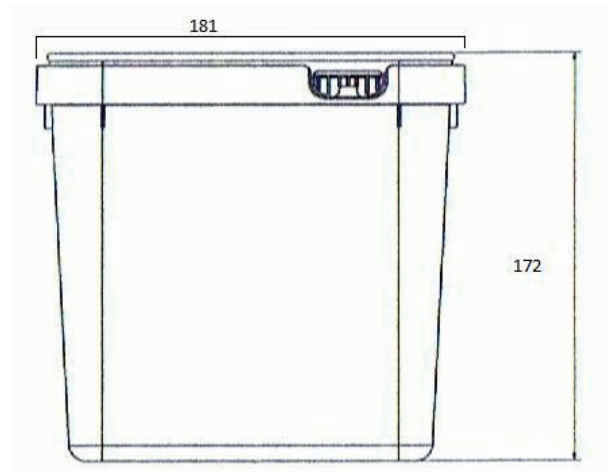

## 4ltr SQUARE TUB

ITEM CODE: 204000001

Lid: 304000001

<b>MATERIAL</b>	Food Grade Polypropylene Co-Polymer
<b>COLOUR</b>	Natural and White – a range of colours are available on request
<b>DECORATION</b>	IML available on Lid only
<b>WEIGHT</b>	Container: 103g (+/- 8g) Lid: 21.5G (+/- 4 g)
<b>QUANTITY (empty)</b>	Containers: 600 per pallet (Plt 1000mm x 1200mm) Lids: 160 per stack (4,800 per pallet)
<b>STACKING (empty)</b>	Containers: 3 pallets high                      Lids: in pallet box 2 high
<b>FILLING (Based on product density 1.4)</b>	210 per pallet (30 per layer x 7 high); 1350 mm maximum pallet height
<b>FILL TEMPERATURE</b>	Max 70°C (avoid prolonged exposure over 40°C and below 0°C)
<b>COMPATIBILITY</b>	It is the responsibility of our customers to ensure their product is compatible with the container. Trials can be carried out by Shalam on request.