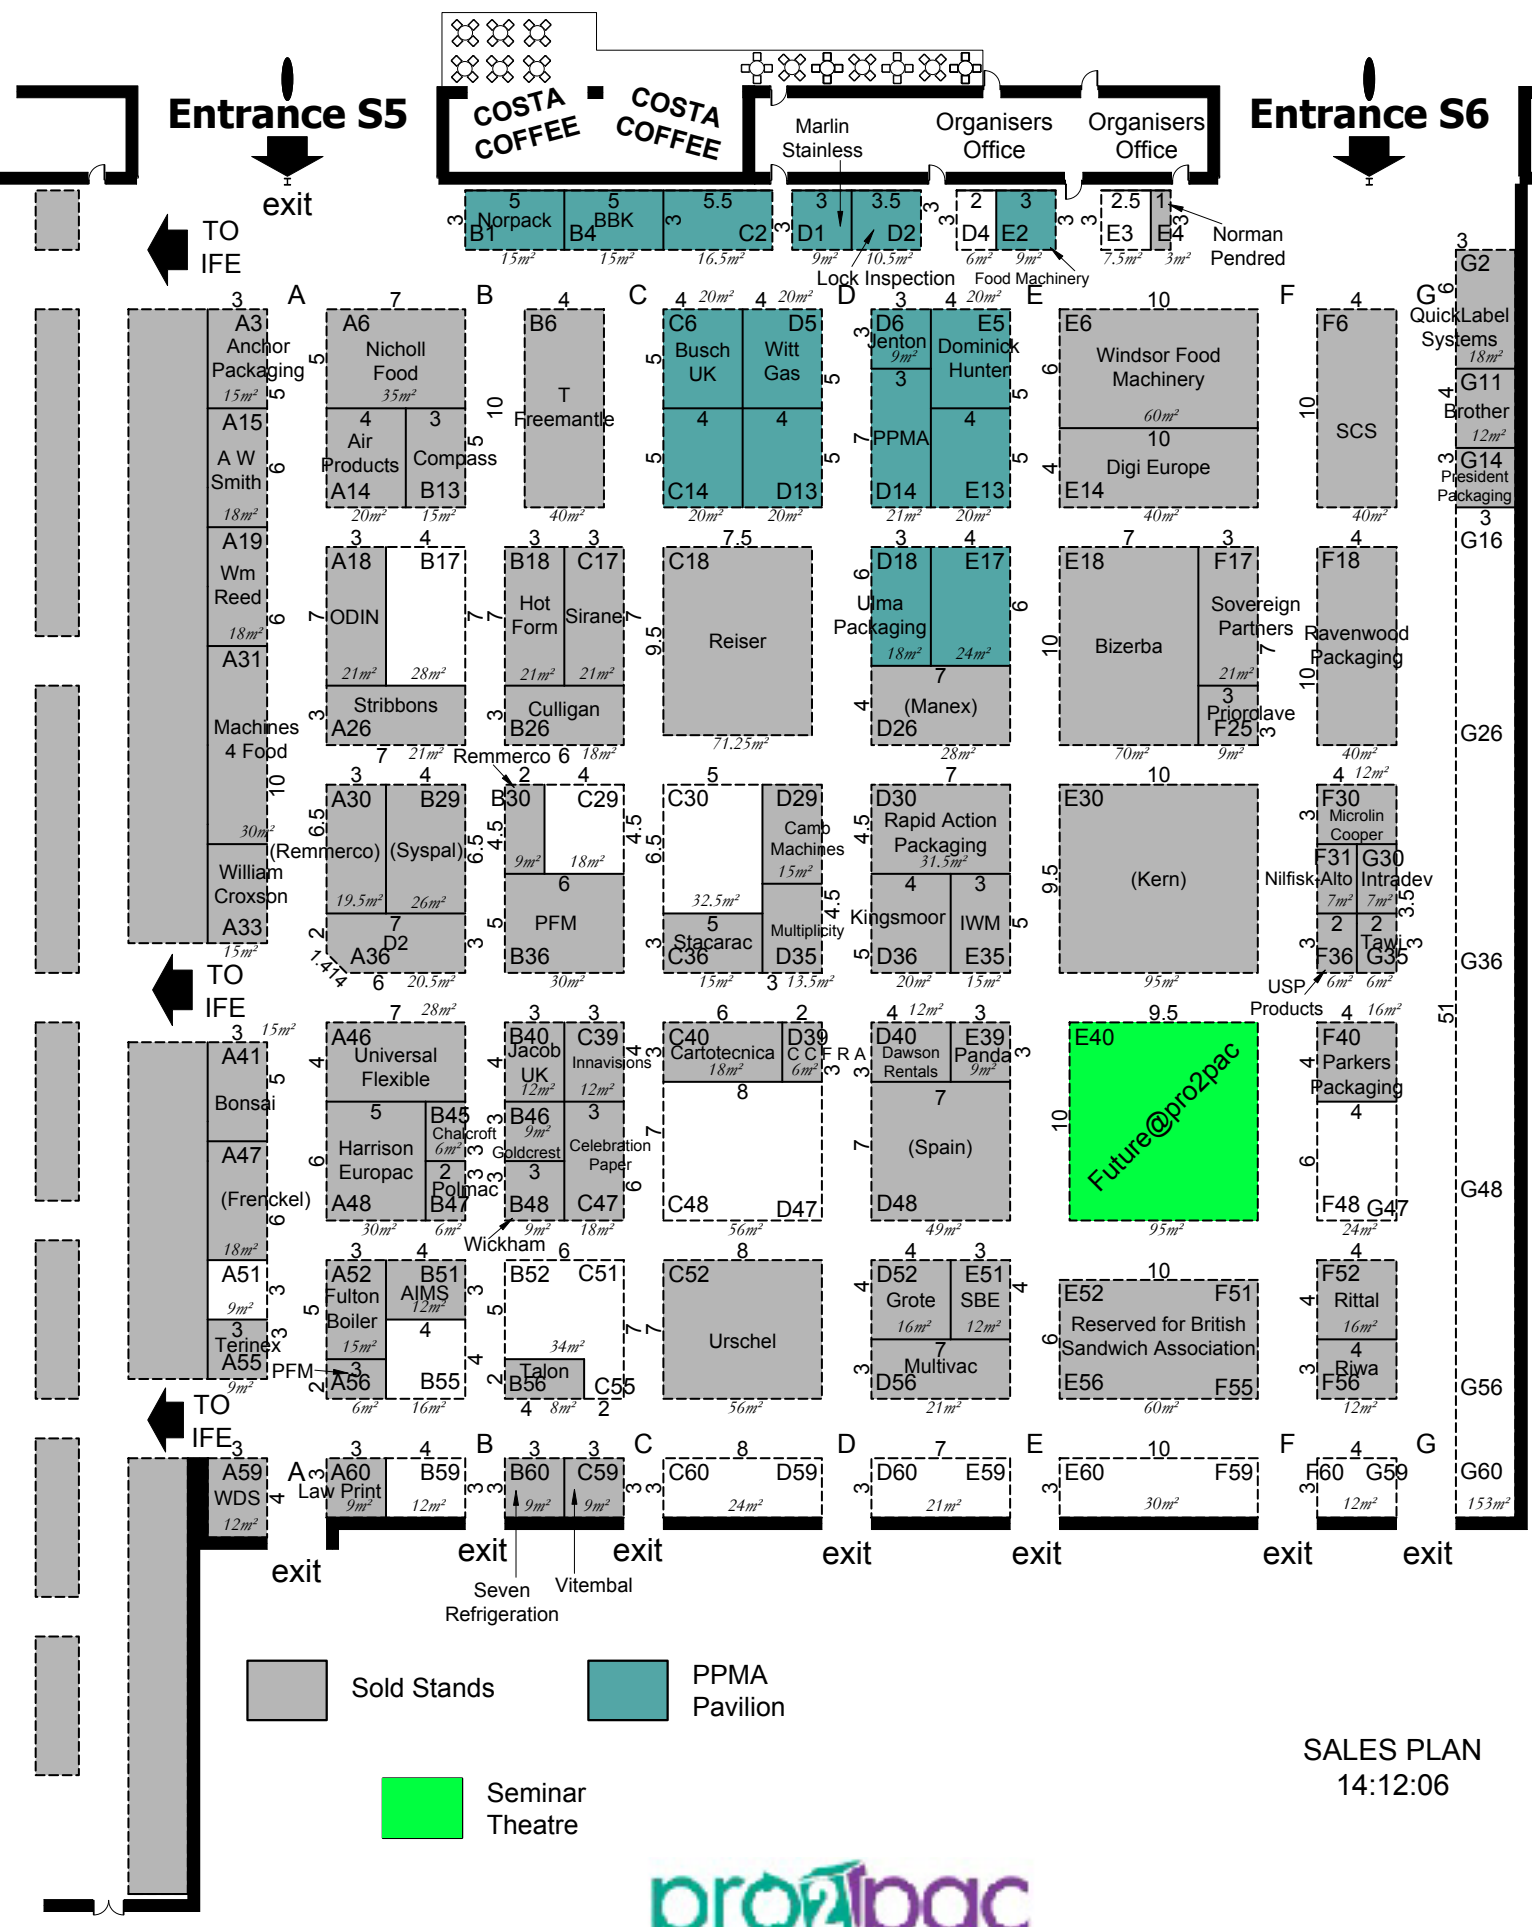

Entrance S5

Entrance S6

Sold Stands
  PPMA Pavilion

Seminar Theatre

SALES PLAN  
14:12:06